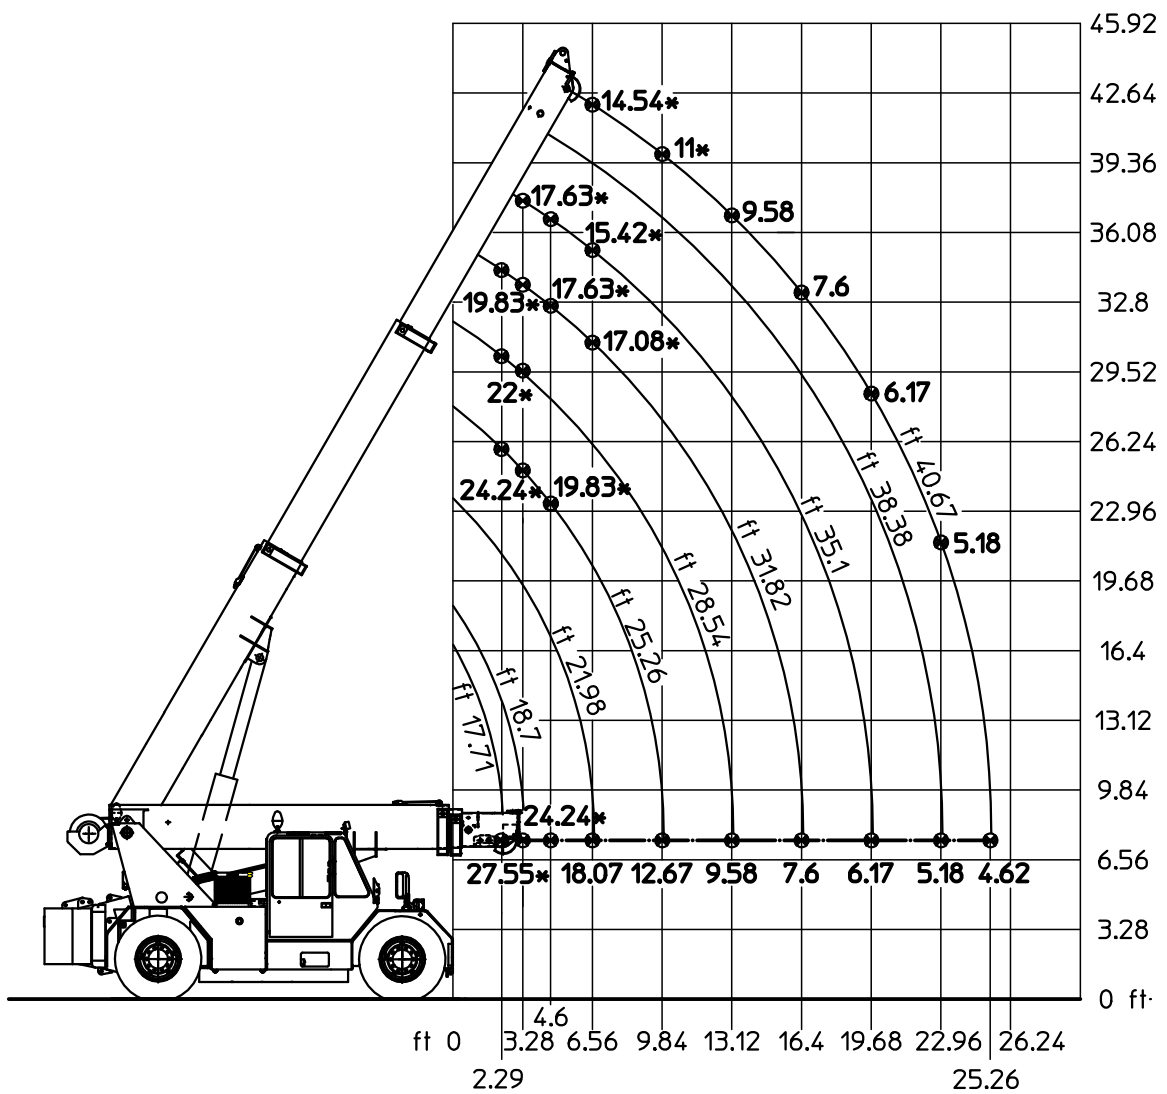

20/25tm HOISTING CAPACITIES STANDARD + AUXILIARY + EXTRA COUNTERWEIGHT

CAPACITIES sh tn	Nr ROPES
27.55 - 20.66	8
20.66	6

EN

* Capacities determined by factors other than overturn

Max travel speed without load 10 km/h